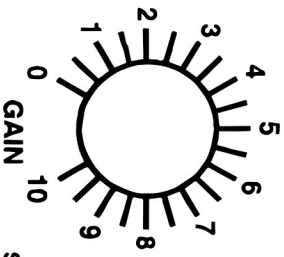

ANTHONY DEMARIA LABS
ADL 1500

DATE _____

ARTIST _____

SONG _____

GAIN REDUCTION
 OUTPUT +4

GAIN REDUCTION
 OUTPUT +4

STEREO ADJ

METER ADJ

STEREO
 MONO

STEREO ADJ

METER ADJ

ON
 OFF

ANTHONY DEMARIA LABS
STEREO TUBE C/L 1500