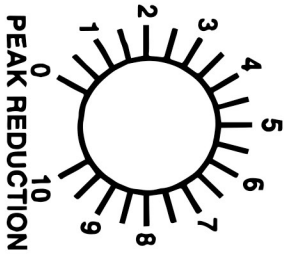

ANTHONY DEMARIA LABS
ADL 1500

DATE _____

ARTIST _____

SONG _____

GAIN REDUCTION
 OUTPUT +4

GAIN REDUCTION
 OUTPUT +4

STEREO ADJ

METER ADJ