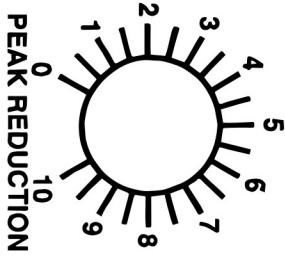

ANTHONY DEMARIA LABS
ADL 1500

DATE _____

ARTIST _____

SONG _____

GAIN REDUCTION
 OUTPUT +4

GAIN REDUCTION
 OUTPUT +4

STEREO ADJ

METER ADJ