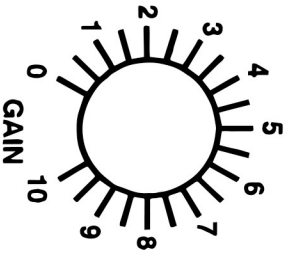

☐ ON
☐ OFF

ANTHONY DEMARIA LABS
STEREO TUBE C/L 1500