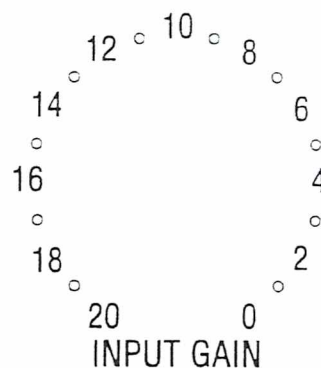

ANTHONY DEMARIA LABS ADL 670

Anthony DeMaria Labs
845-594-2086
anthonydemarialabs.com
anthonyadl@aol.com

DATE _____

ARTIST _____

SONG _____

CREATED 11-5-13