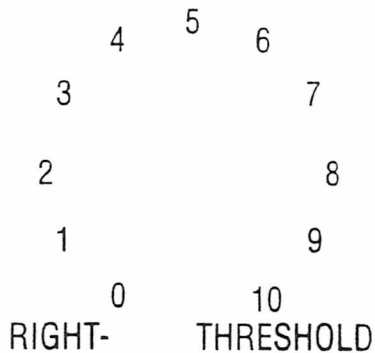

BAL

RIGHT- TIME CONSTANT

RIGHT- METERING

○
LEFT MTR ZERO

○
RIGHT MTR ZERO

ANTHONY DEMARIA LABS ADL 670

Anthony DeMaria Labs
845-594-2086
anthonydemarialabs.com
anthonyadl@aol.com

DATE _____