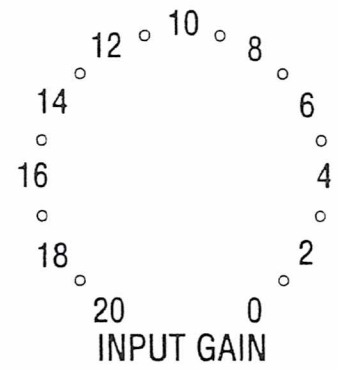

BAL

RIGHT- TIME CONSTANT

RIGHT- METERING

○
LEFT MTR ZERO

○
RIGHT MTR ZERO

ANTHONY DEMARIA LABS ADL 670

Anthony DeMaria Labs
845-594-2086
anthonydemarialabs.com
anthonyadl@aol.com

DATE _____

ARTIST _____

SONG _____

CREATED 11-5-13

DC THRESHOLD

MTR ADJ

BAL

LEFT- TIME CONSTANT

LEFT- METERING